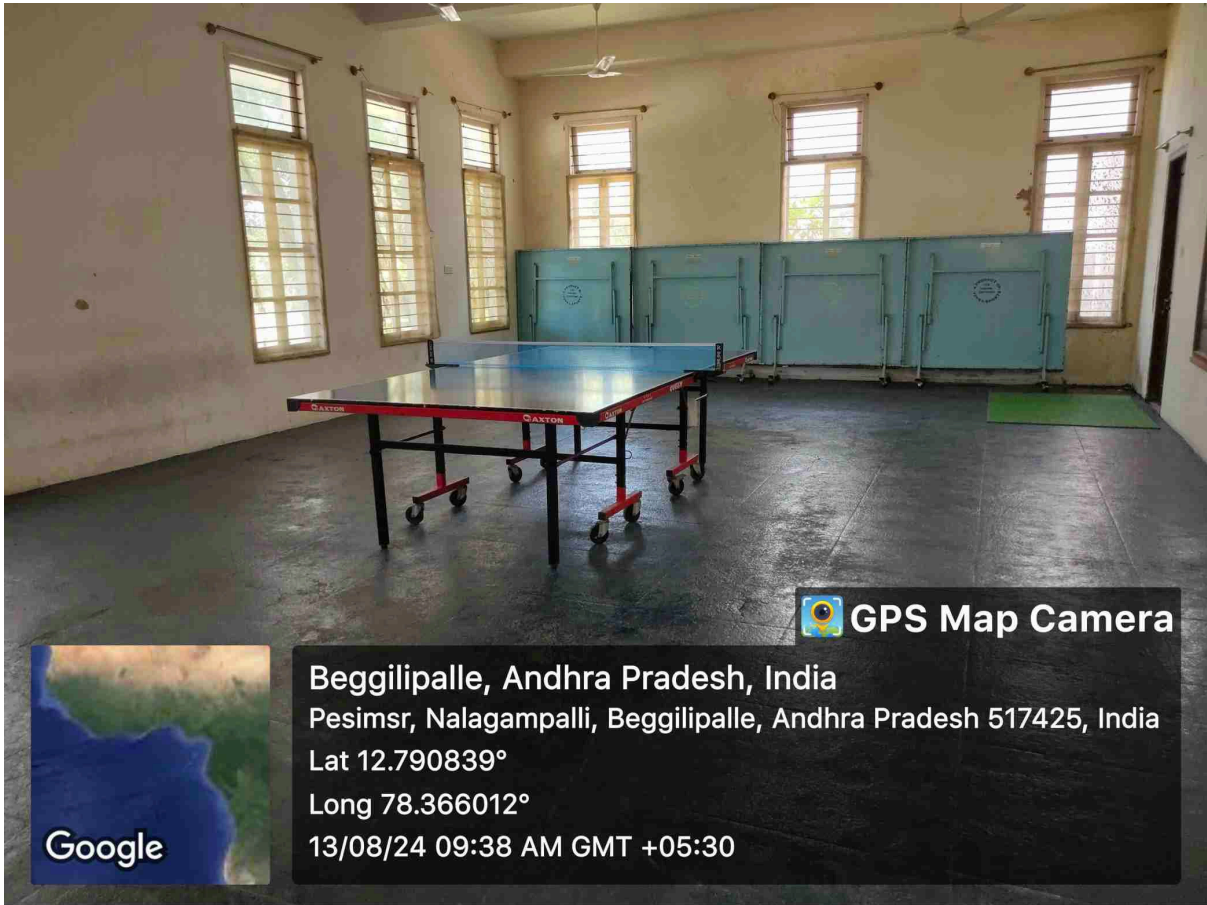

Indoor Sports Facilities