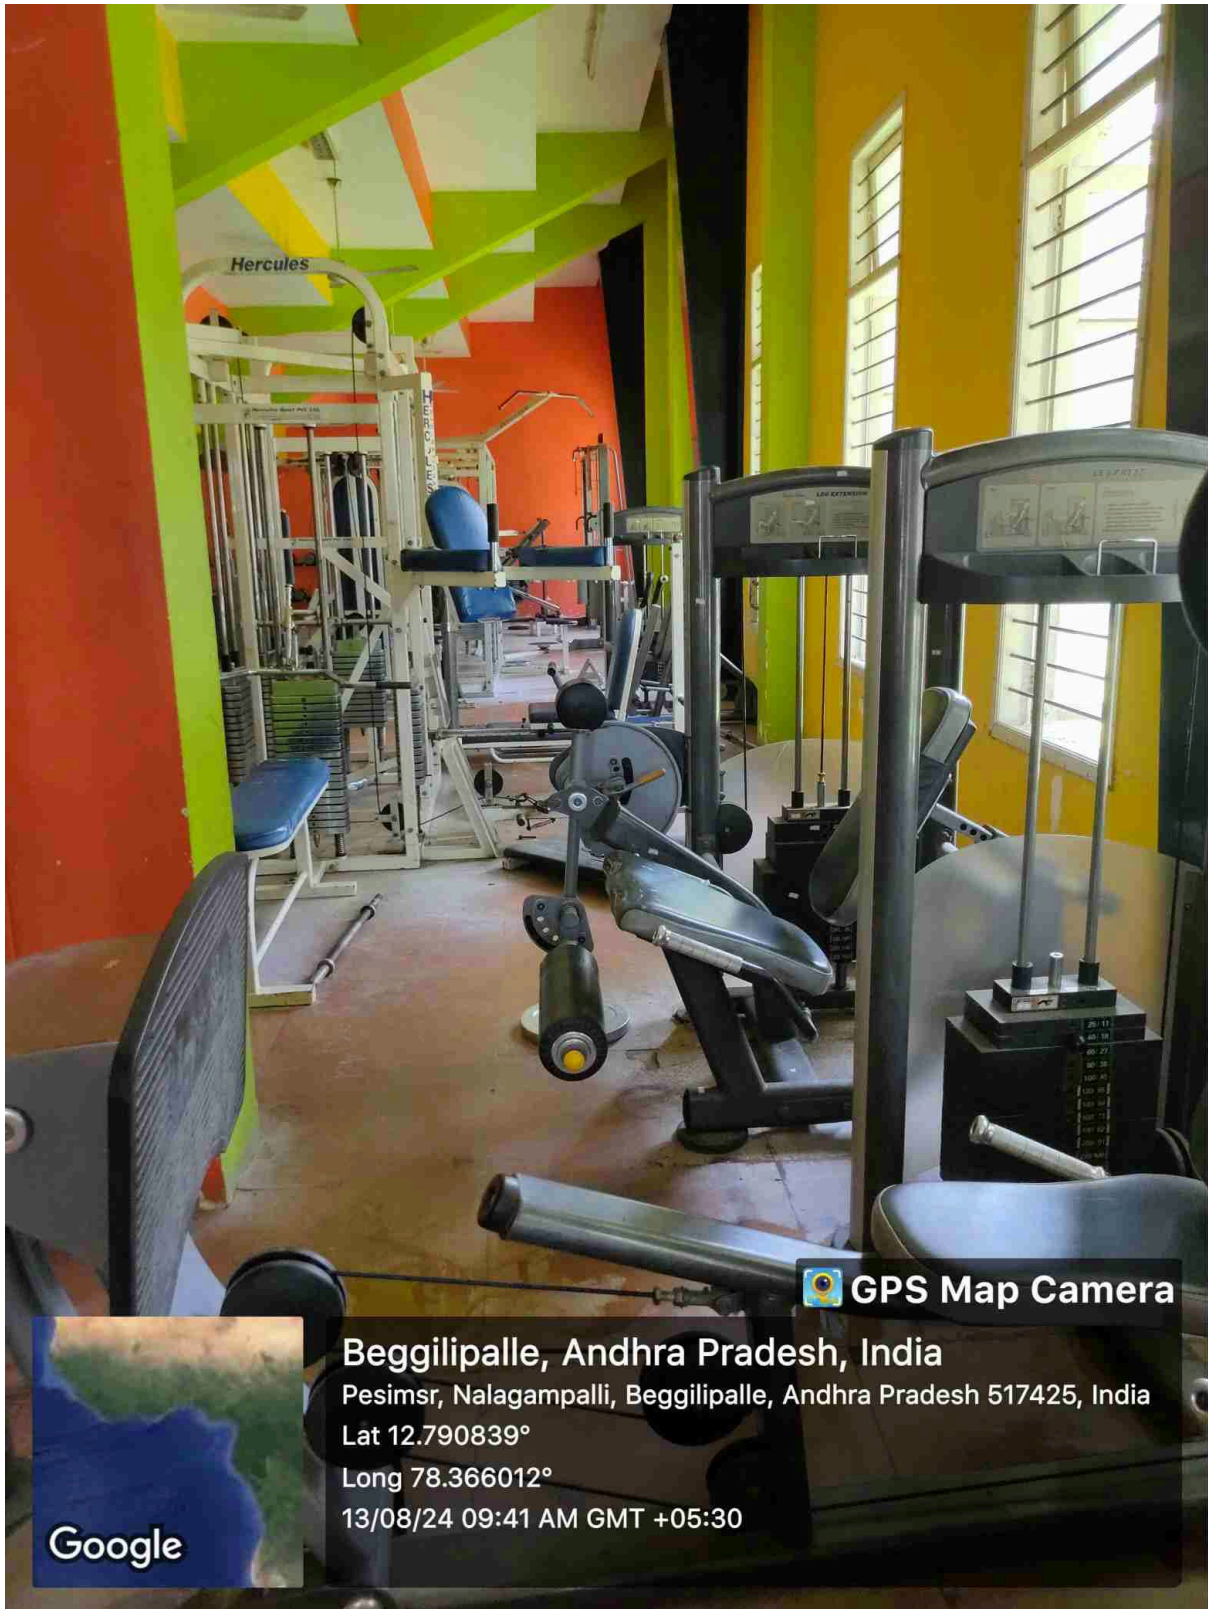

GPS Map Camera

Beggilipalle, Andhra Pradesh, India

Pesimr, Nalagampalli, Beggilipalle, Andhra Pradesh 517425, India

Lat 12.790839°

Long 78.366012°

13/08/24 09:41 AM GMT +05:30

Google