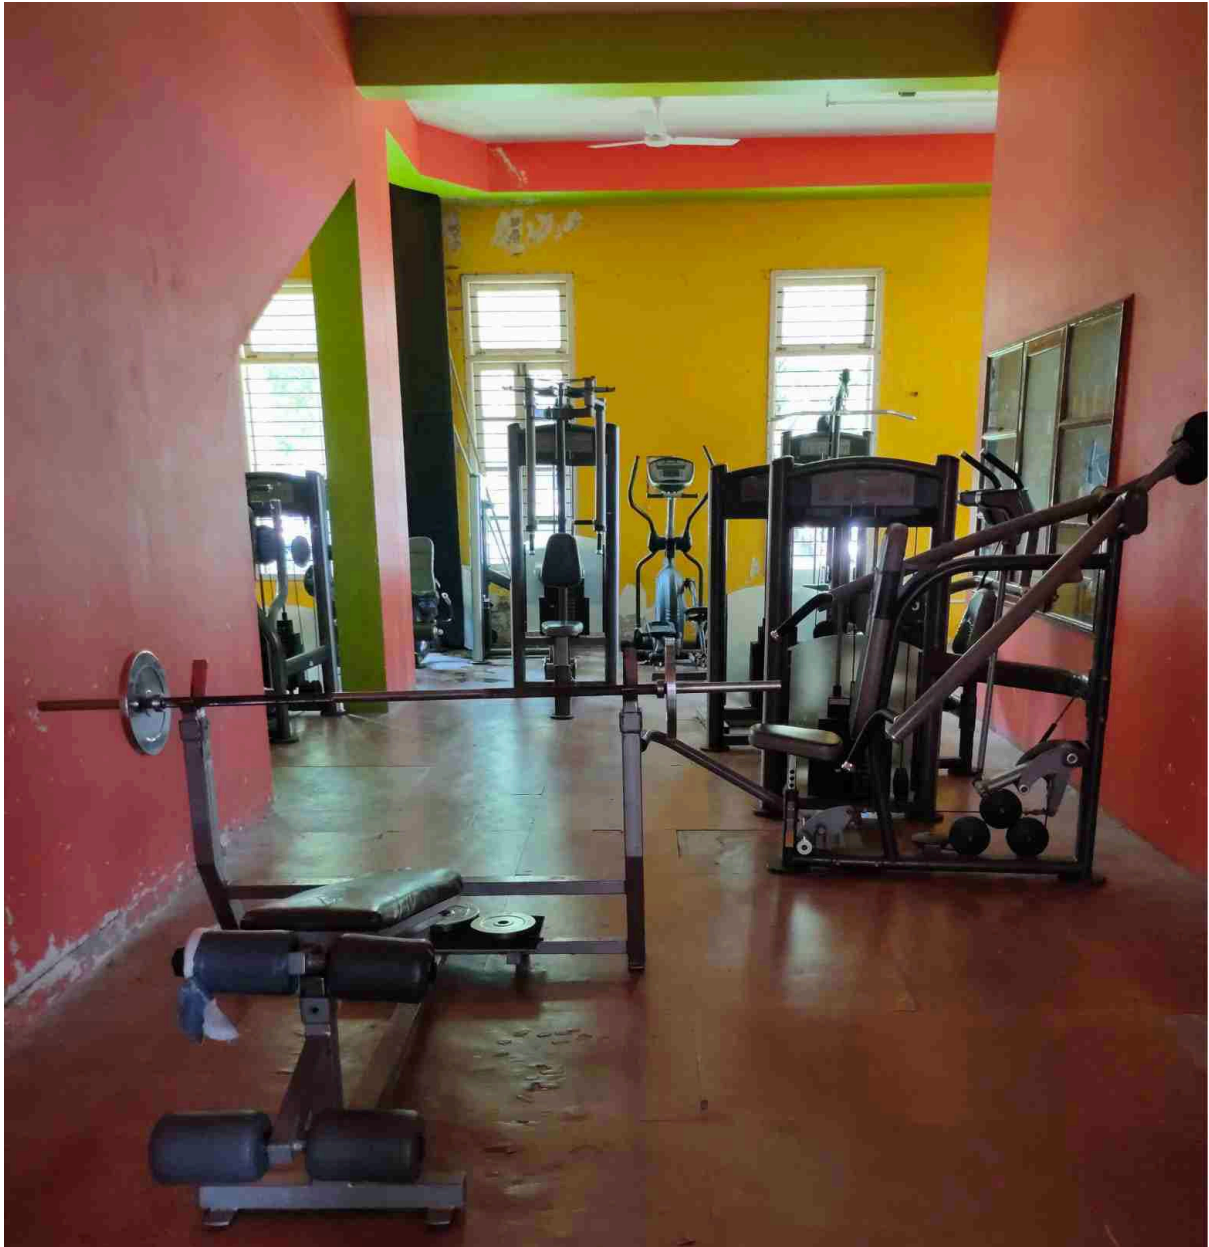

GPS Map Camera