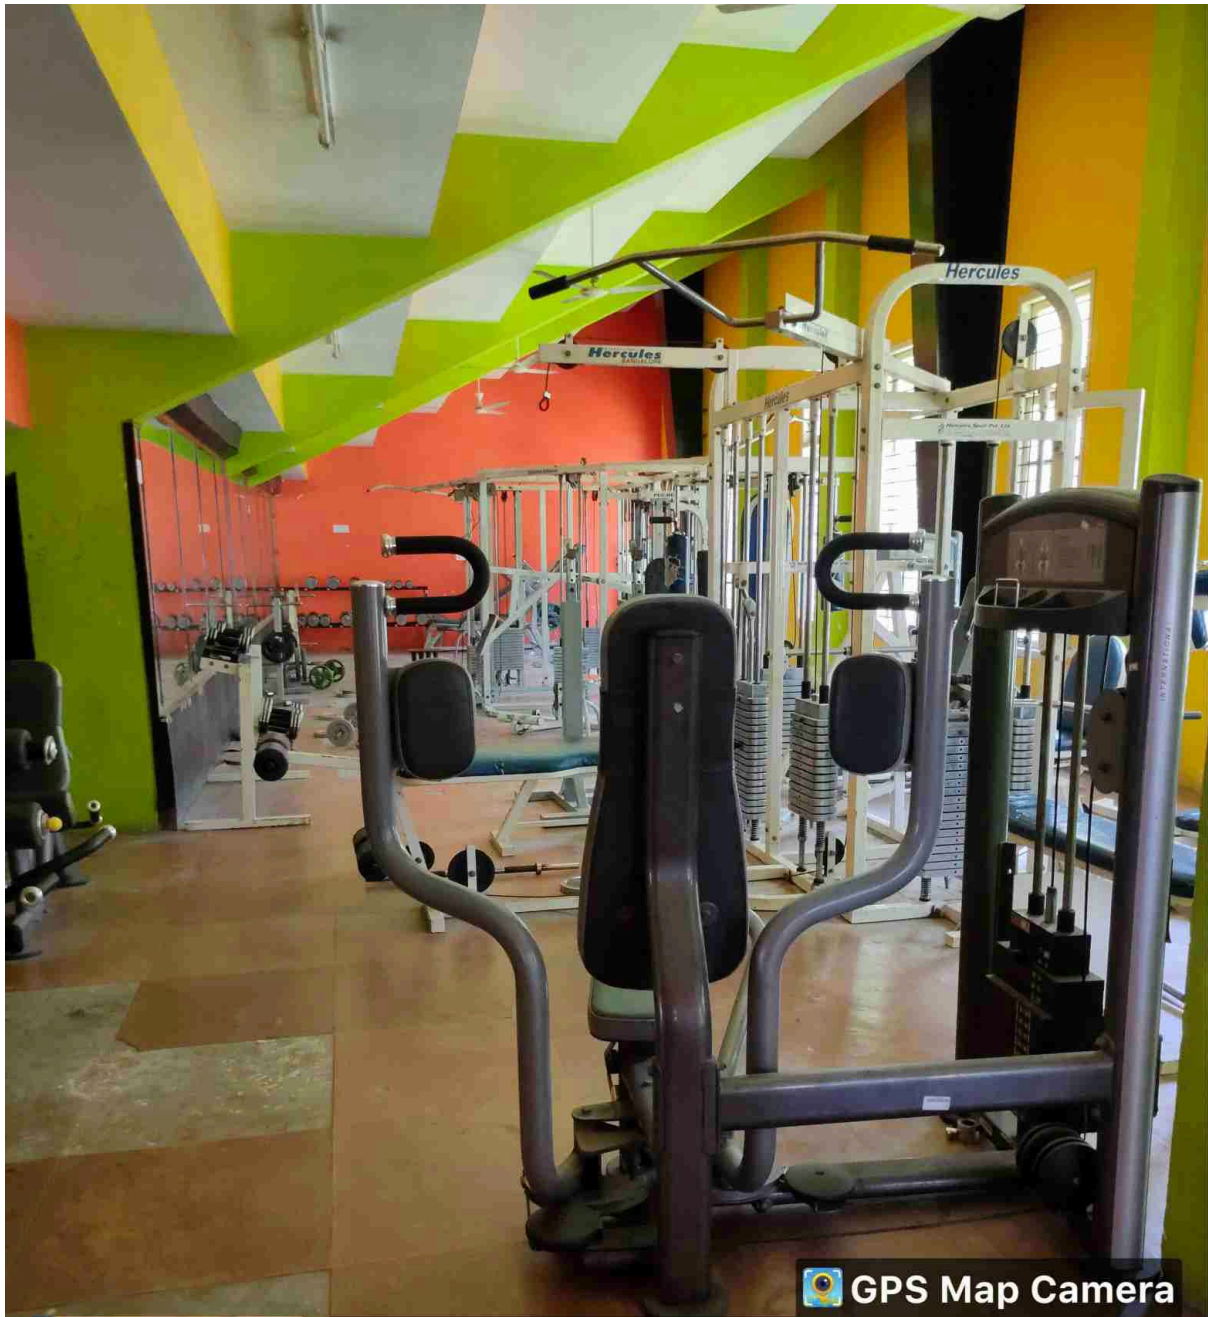

GPS Map Camera