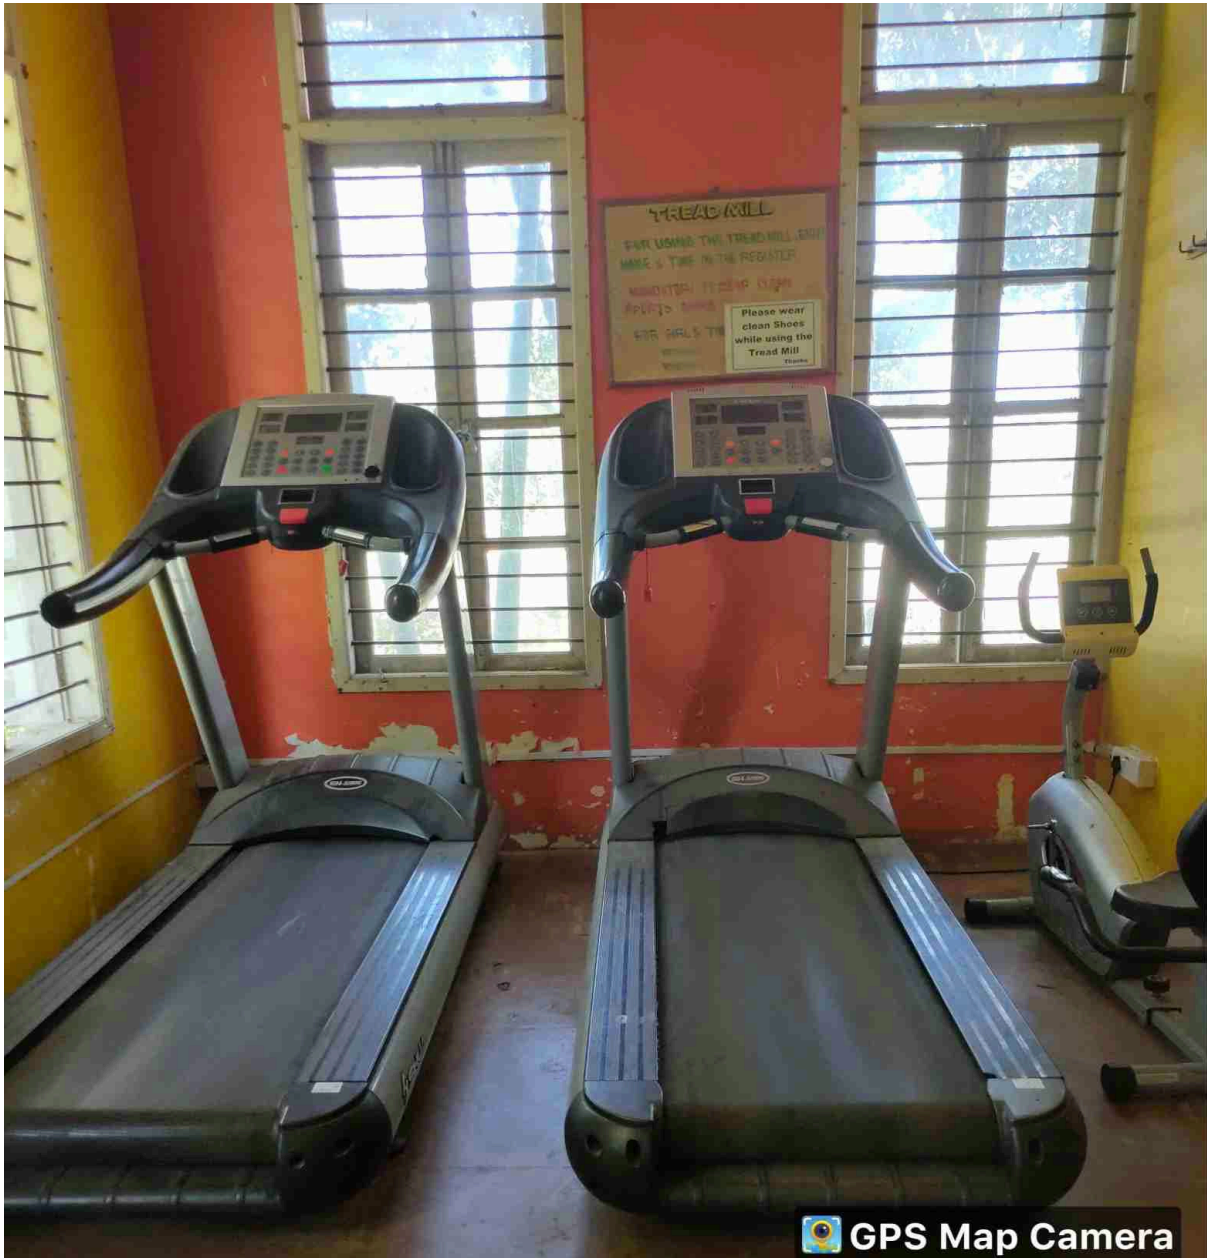

PESIMSR Gymnasium

GPS Map Camera