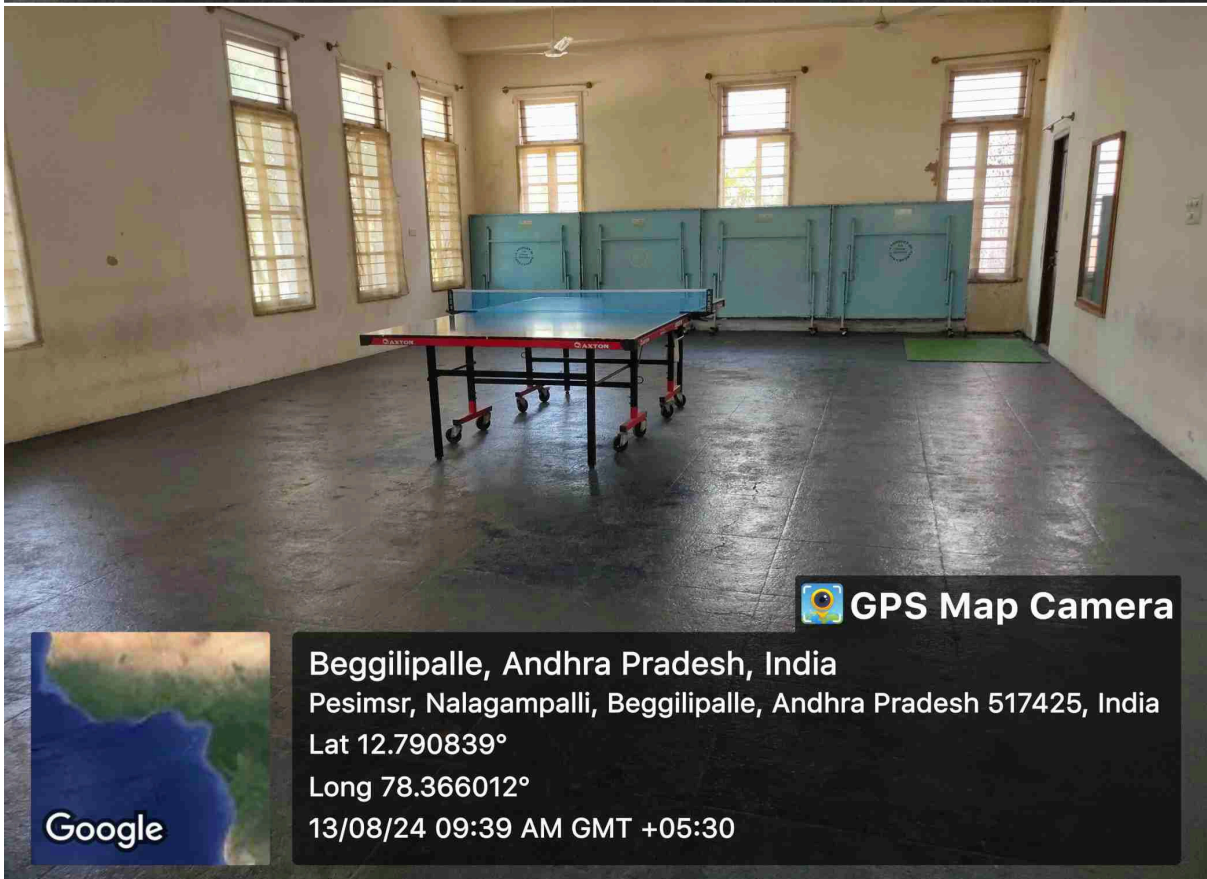

Indoor Sports Facilities