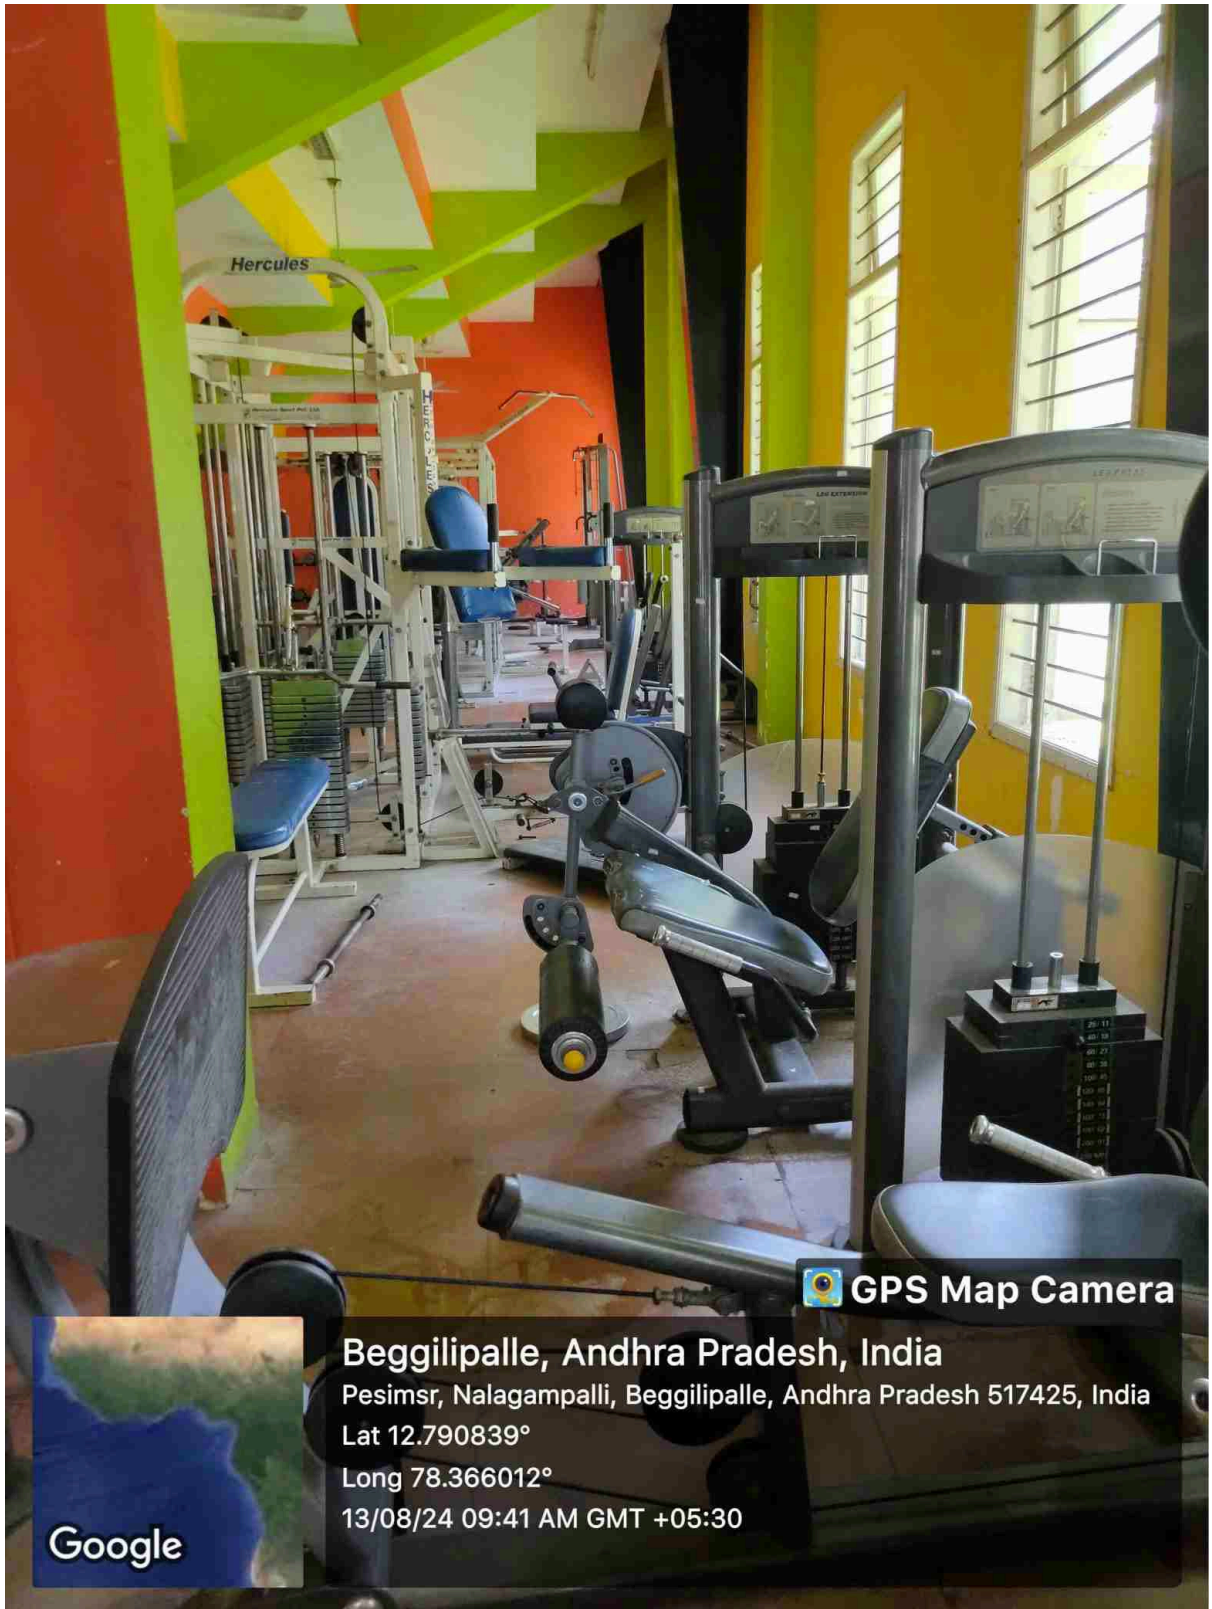

GPS Map Camera

Beggilipalle, Andhra Pradesh, India
Pesimsr, Nalagampalli, Beggilipalle, Andhra Pradesh 517425, India
Lat 12.790839°
Long 78.366012°
13/08/24 09:41 AM GMT +05:30