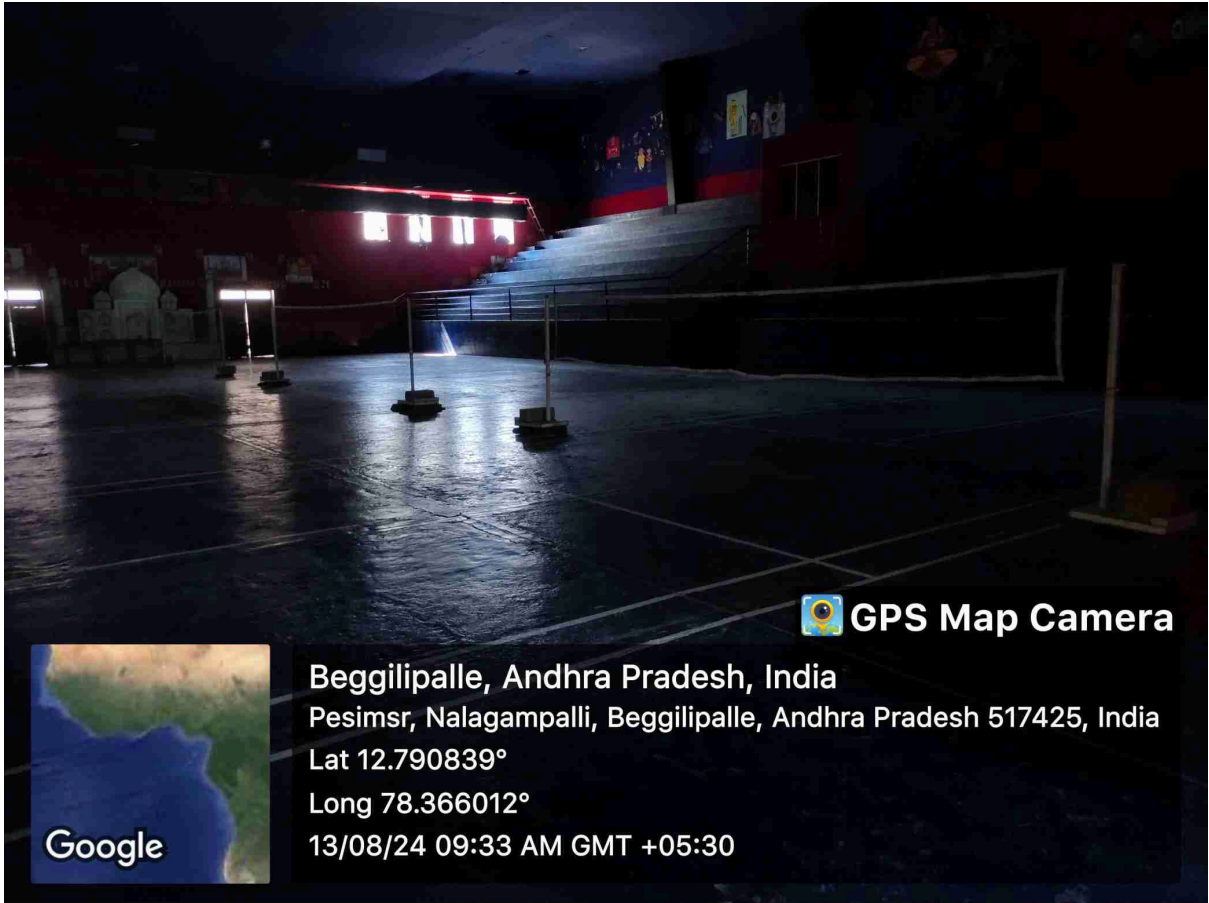

GPS Map Camera