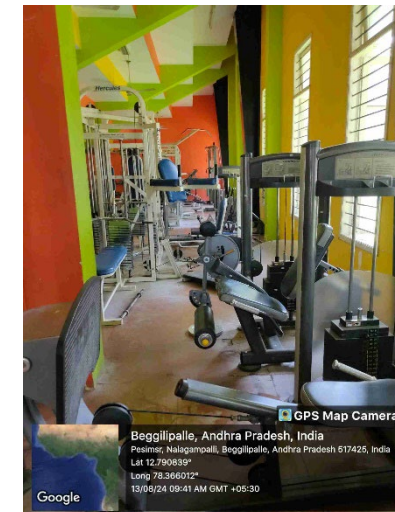

Detailed information of geotagged facilities is uploaded in the Additional information