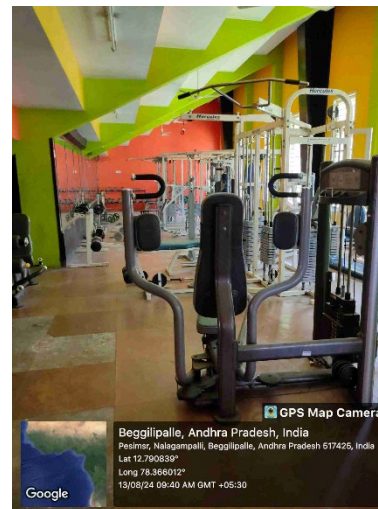

Detailed information of geotagged facilities is uploaded in the Additional information